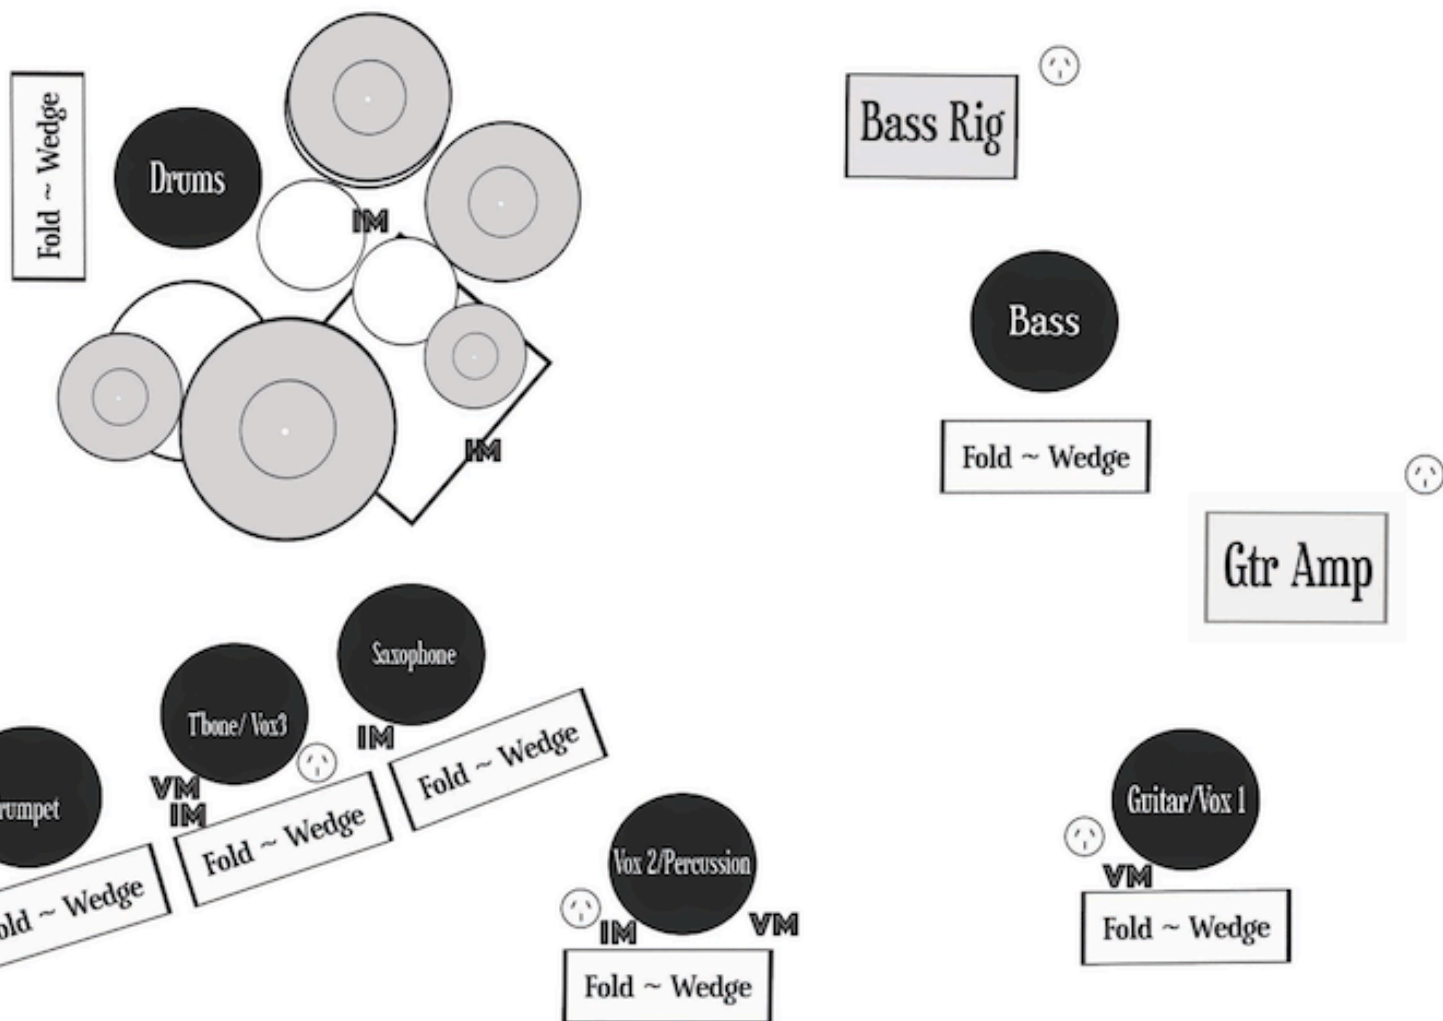

# The Natural Culture ~ Stage Plot

Backdrop/projector screen

☺ ~ Electricity

VM ~ Vocal  
Microphone

IM ~ Instrument  
Microphone

\*placement is approximent

Stage Front